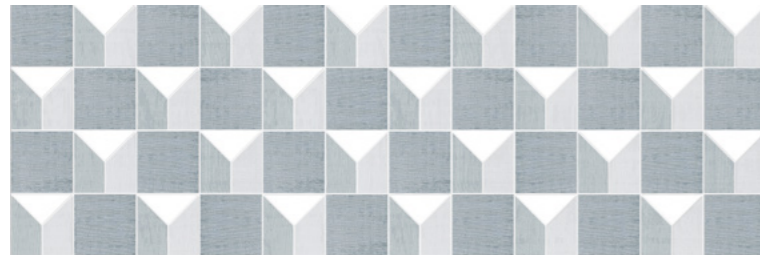

DECORO FLAG COLOR
DKP3300SH
33x100 13"x40" Naturale Rett 49 ■
(ASH/SAGE/BLUE)