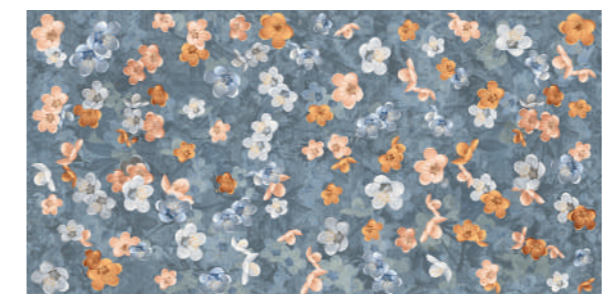

05227 | Homey Taupe Nat/Ret

60x120

05243 | Homey Rammed Cold Nat/Ret
(mix 9 graphics)

± 9,5

10x60

05280 | Homey Taupe Nat/Ret

60x120

05275 | Homey Bloom Blue Nat/Ret
(mix 6 graphics)