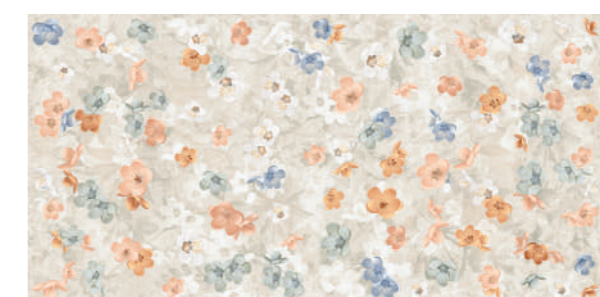

05228 | Homey Cotto Nat/Ret

60x120

*05244 | Homey Rammed Warm Nat/Ret
(mix 9 graphics)

± 9,5

10x60

05281 | Homey Cotto Nat/Ret

60x120

05241 | Homey Flower Cotto Nat/Ret