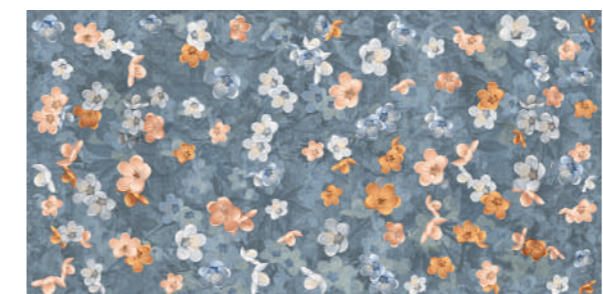

05225 | Homey Cloudy Nat/Ret

60x120

*05243 | Homey Rammed Cold Nat/Ret
(mix 9 graphics)

± 9,5

10x60

05278 | Homey Cloudy Nat/Ret

60x120

05275 | Homey Bloom Blue Nat/Ret
(mix 6 graphics)