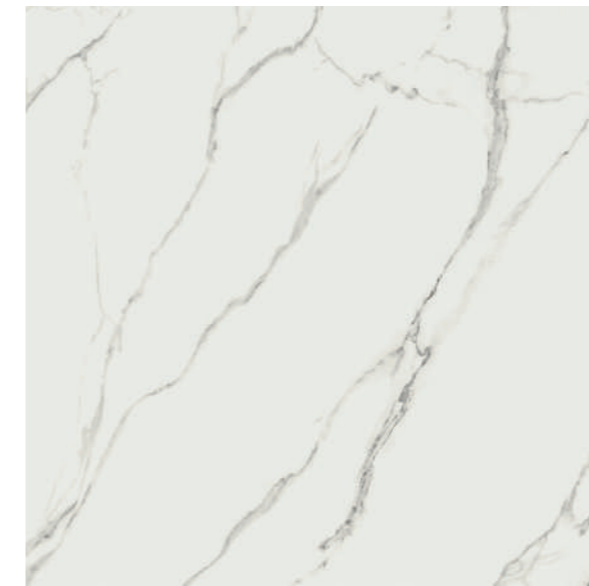

Queen's Tiara

120x120
05304 | Queen's Tiara Lev/Ret

60x120
***02627A** | Majestic Jungle Cold Lev/Ret
(Mix 2 Different Decors)

60x120
02656A | Queen's Tiara Nat/Ret
02651A | Queen's Tiara Lev/Ret

60x120
02599A | Majestic Mix Art Lev/Ret
(Mix 2 Different Decors)