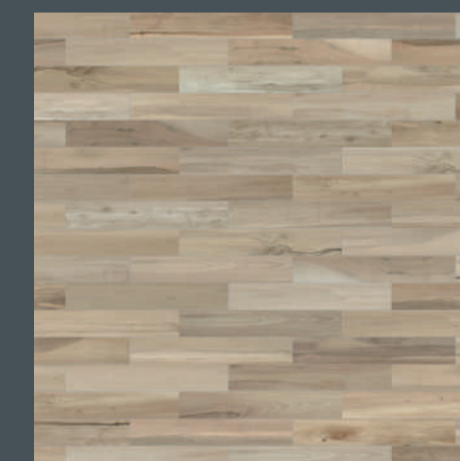

Light Walnut