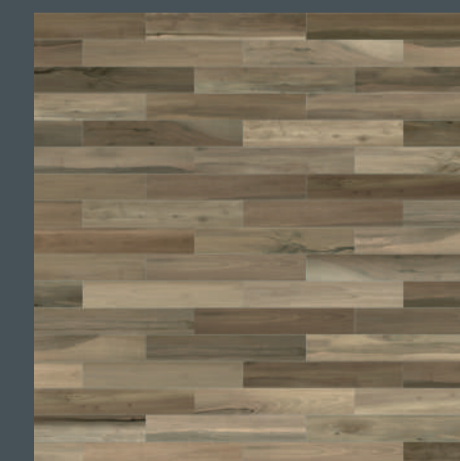

Colors

Light Walnut

Blonde Walnut

Dark Walnut

Mosaics

Mesh-backed Su rete

Mosaico 5x5
30x30 12"x12" nt

Blonde Walnut, Light
Walnut, Dark Walnut